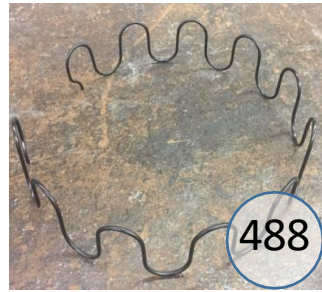

5440597

Call Out	Description
● (Red)	Blown Fiber
● (Yellow)	Cushion Chaise Pad - top Pad
● (Green)	Cushion Foam
● (Yellow)	KD Component
● (Light Blue)	Cover

Signature
DESIGN
BY **ASHLEY**®

439

227

113

488

547

426

419

361

368

204

46

393

223

653

654

544 SECTIONAL DIMENSIONS 6 PIECE CONFIGURATION

**544 SECTIONAL
DIMENSIONS
6 PIECE
CONFIGURATION**