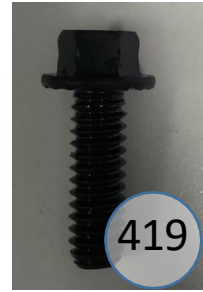

439

227

113

488

547

426

419

361

368

204

46

393

223

149

148

145

406

32318RP

406

WNK: Eff to 04/23/25
US: Eff to 04/19/25

WNK: Eff to 04/23/25
US: Eff to 04/19/25

653

654