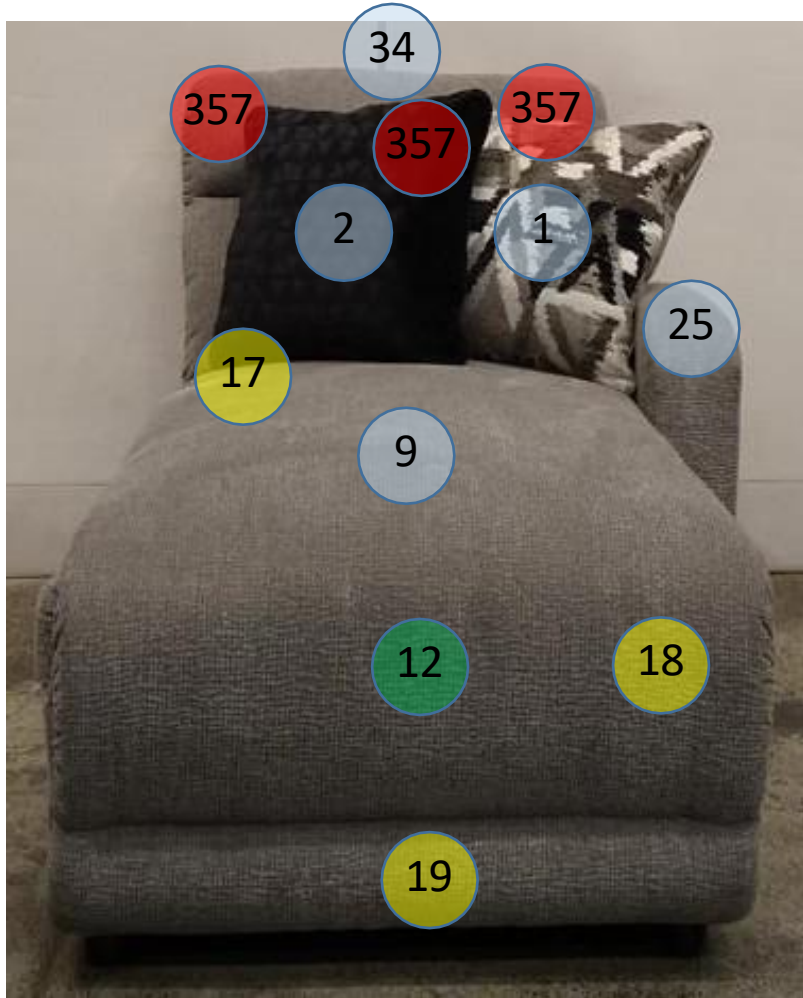

5440597

Call Out	Description
● (Red)	Blown Fiber
● (Yellow)	Cushion Chaise Pad - top Pad
● (Green)	Cushion Foam
● (Yellow)	KD Component
● (Light Blue)	Cover

Signature
DESIGN
BY **ASHLEY**®

439

227

113

488

547

426

419

361

368

204

46

393

223

653

654

544 SECTIONAL DIMENSIONS 6 PIECE CONFIGURATION

**544 SECTIONAL
DIMENSIONS
6 PIECE
CONFIGURATION**