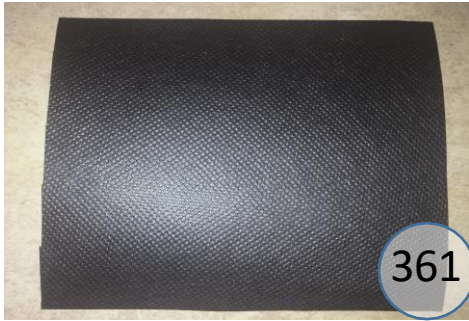

439

227

113

488

547

426

419

361

368

204

46

393

223

149

148

145

406

32318RP

406

WNK: Eff to 04/23/25
US: Eff to 04/19/25

WNK: Eff to 04/23/25
US: Eff to 04/19/25

653

654